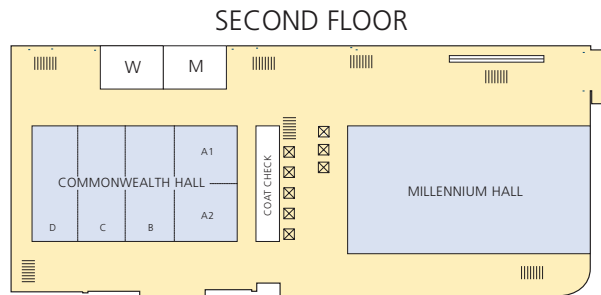

Pennsylvania Convention Center

1101 Arch Street, Philadelphia, PA 19107

300 LEVEL

400 LEVEL

Map Key

- | | | | |
|---|--|---|---------------|
|  | Welcome Desk/Registration/Information Booths |  | Stairway |
|  | Divisional Luncheon Rooms |  | Elevator |
|  | General Session |  | Escalator |
|  | Pre-Function Areas |  | Restrooms |
|  | "M" Dinner Dance and Farewell Brunch |  | Wall Dividers |
|  | "C" Dinner Dance | | |

Note: Floor plans are not to scale.

Philadelphia Marriott Downtown
1201 Market Street, Philadelphia, PA 19107

Courtyard Philadelphia Downtown
21 N Juniper Street, Philadelphia, PA 19107

Loews Philadelphia Hotel
1200 Market Street, Philadelphia, PA 19107

FIFTH FLOOR

Map Key

- Welcome Desk/Registration/Information Booths
- Stairway
- Divisional Luncheon Rooms
- Elevator
- General Session
- Escalator
- Pre-Function Areas
- Restrooms
- "M" Dinner Dance and Farewell Brunch
- "C" Dinner Dance
- Wall Dividers

Note: Floor plans are not to scale.