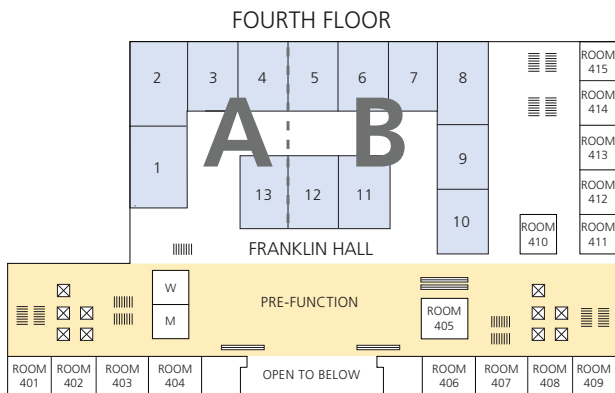

Pennsylvania Convention Center

1101 Arch Street, Philadelphia, PA 19107

300 LEVEL

400 LEVEL

Map Key

- | | | | |
|---|--|---|---------------|
|  | Welcome Desk/Registration/Information Booths |  | Stairway |
|  | Divisional Luncheon Rooms |  | Elevator |
|  | General Session |  | Escalator |
|  | Pre-Function Areas |  | Restrooms |
|  | "M" Dinner Dance and Farewell Brunch |  | Wall Dividers |
|  | "C" Dinner Dance | | |

Note: Floor plans are not to scale.

Philadelphia Marriott Downtown
1201 Market Street, Philadelphia, PA 19107

Courtyard Philadelphia Downtown
21 N Juniper Street, Philadelphia, PA 19107

Loews Philadelphia Hotel
1200 Market Street, Philadelphia, PA 19107

FIFTH FLOOR

Map Key

- Welcome Desk/Registration/Information Booths
- Stairway
- Divisional Luncheon Rooms
- Elevator
- General Session
- Escalator
- Pre-Function Areas
- Restrooms
- "M" Dinner Dance and Farewell Brunch
- "C" Dinner Dance
- Wall Dividers

Note: Floor plans are not to scale.