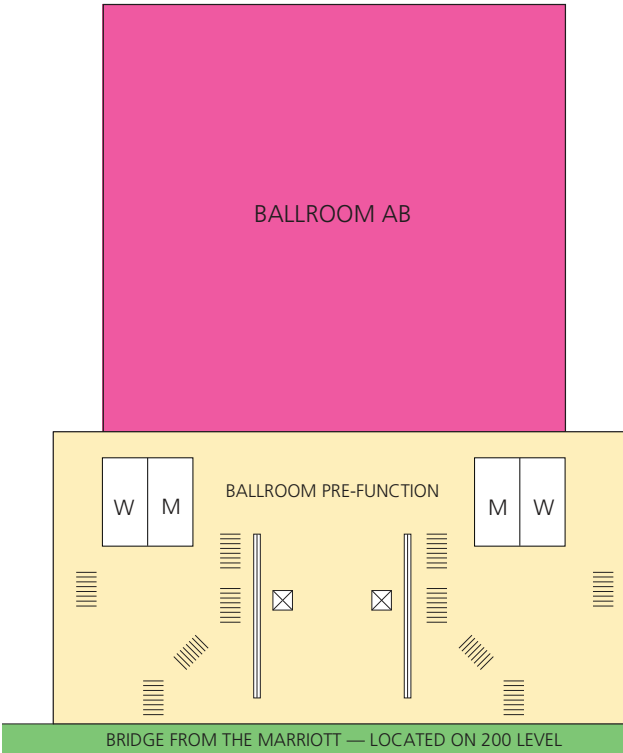

Pennsylvania Convention Center

1101 Arch Street, Philadelphia, PA 19107

300 LEVEL

400 LEVEL

Map Key

- | | | | |
|---|--|---|---------------|
|  | Welcome Desk/Registration/Information Booths |  | Stairway |
|  | Divisional Luncheon Rooms |  | Elevator |
|  | General Session |  | Escalator |
|  | Pre-Function Areas |  | Restrooms |
|  | "M" Dinner Dance and Farewell Brunch |  | Wall Dividers |
|  | "C" Dinner Dance | | |

Note: Floor plans are not to scale.

Philadelphia Marriott Downtown
1201 Market Street, Philadelphia, PA 19107

Courtyard Philadelphia Downtown
21 N Juniper Street, Philadelphia, PA 19107

Loews Philadelphia Hotel
1200 Market Street, Philadelphia, PA 19107

FIFTH FLOOR

Map Key

- Welcome Desk/Registration/Information Booths
- Stairway
- Divisional Luncheon Rooms
- Elevator
- General Session
- Escalator
- Pre-Function Areas
- Restrooms
- "M" Dinner Dance and Farewell Brunch
- "C" Dinner Dance
- Wall Dividers

Note: Floor plans are not to scale.