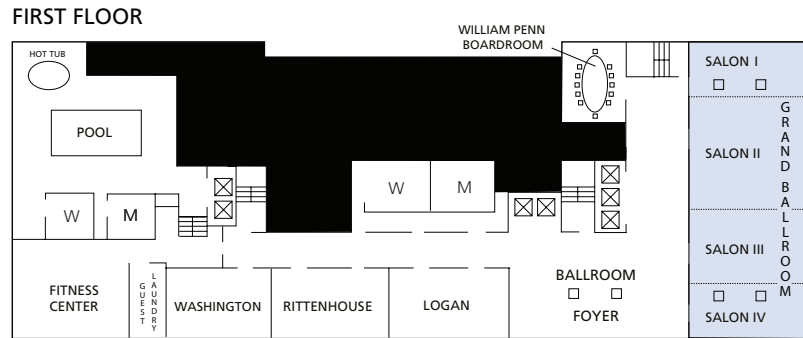

Pennsylvania Convention Center

1101 Arch Street, Philadelphia, PA 19107

300 LEVEL

400 LEVEL

Map Key

- | | | | |
|---|--|---|---------------|
|  | Welcome Desk/Registration/Information Booths |  | Stairway |
|  | Divisional Luncheon Rooms |  | Elevator |
|  | General Session |  | Escalator |
|  | Pre-Function Areas |  | Restrooms |
|  | "M" Dinner Dance and Farewell Brunch |  | Wall Dividers |
|  | "C" Dinner Dance | | |

Note: Floor plans are not to scale.

Philadelphia Marriott Downtown
1201 Market Street, Philadelphia, PA 19107

Courtyard Philadelphia Downtown
21 N Juniper Street, Philadelphia, PA 19107

Loews Philadelphia Hotel
1200 Market Street, Philadelphia, PA 19107

FIFTH FLOOR

Map Key

- Welcome Desk/Registration/Information Booths
- Stairway
- Divisional Luncheon Rooms
- Elevator
- General Session
- Escalator
- Pre-Function Areas
- Restrooms
- "M" Dinner Dance and Farewell Brunch
- "C" Dinner Dance
- Wall Dividers

Note: Floor plans are not to scale.