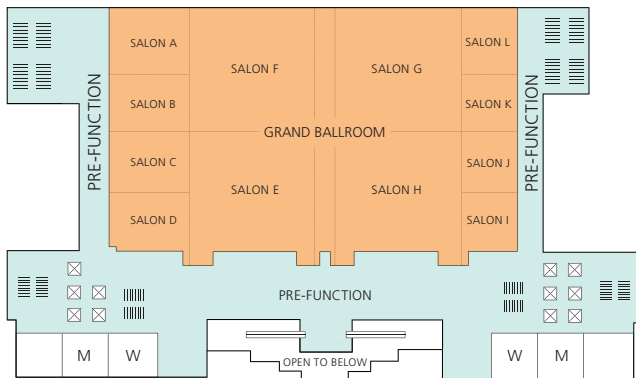

Pennsylvania Convention Center

1101 Arch Street, Philadelphia, PA 19107

300 LEVEL

400 LEVEL

Map Key

- | | | | |
|---|--|---|---------------|
|  | Welcome Desk/Registration/Information Booths |  | Stairway |
|  | Divisional Luncheon Rooms |  | Elevator |
|  | General Session |  | Escalator |
|  | Pre-Function Areas |  | Restrooms |
|  | "M" Dinner Dance and Farewell Brunch |  | Wall Dividers |
|  | "C" Dinner Dance | | |

Note: Floor plans are not to scale.

Philadelphia Marriott Downtown
1201 Market Street, Philadelphia, PA 19107

Courtyard Philadelphia Downtown
21 N Juniper Street, Philadelphia, PA 19107

Loews Philadelphia Hotel
1200 Market Street, Philadelphia, PA 19107

FIFTH FLOOR

Map Key

- Welcome Desk/Registration/Information Booths
- Stairway
- Divisional Luncheon Rooms
- Elevator
- General Session
- Escalator
- Pre-Function Areas
- Restrooms
- "M" Dinner Dance and Farewell Brunch
- "C" Dinner Dance
- Wall Dividers

Note: Floor plans are not to scale.