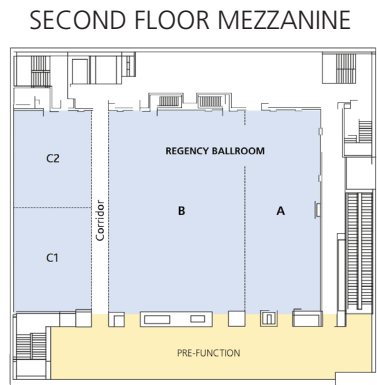

Pennsylvania Convention Center

1101 Arch Street, Philadelphia, PA 19107

300 LEVEL

400 LEVEL

Map Key

- | | | | |
|---|--|---|---------------|
|  | Welcome Desk/Registration/Information Booths |  | Stairway |
|  | Divisional Luncheon Rooms |  | Elevator |
|  | General Session |  | Escalator |
|  | Pre-Function Areas |  | Restrooms |
|  | "M" Dinner Dance and Farewell Brunch |  | Wall Dividers |
|  | "C" Dinner Dance | | |

Note: Floor plans are not to scale.

Philadelphia Marriott Downtown
1201 Market Street, Philadelphia, PA 19107

Courtyard Philadelphia Downtown
21 N Juniper Street, Philadelphia, PA 19107

Loews Philadelphia Hotel
1200 Market Street, Philadelphia, PA 19107

FIFTH FLOOR

Map Key

- Welcome Desk/Registration/Information Booths
- Stairway
- Divisional Luncheon Rooms
- Elevator
- General Session
- Escalator
- Pre-Function Areas
- Restrooms
- "M" Dinner Dance and Farewell Brunch
- "C" Dinner Dance
- Wall Dividers

Note: Floor plans are not to scale.