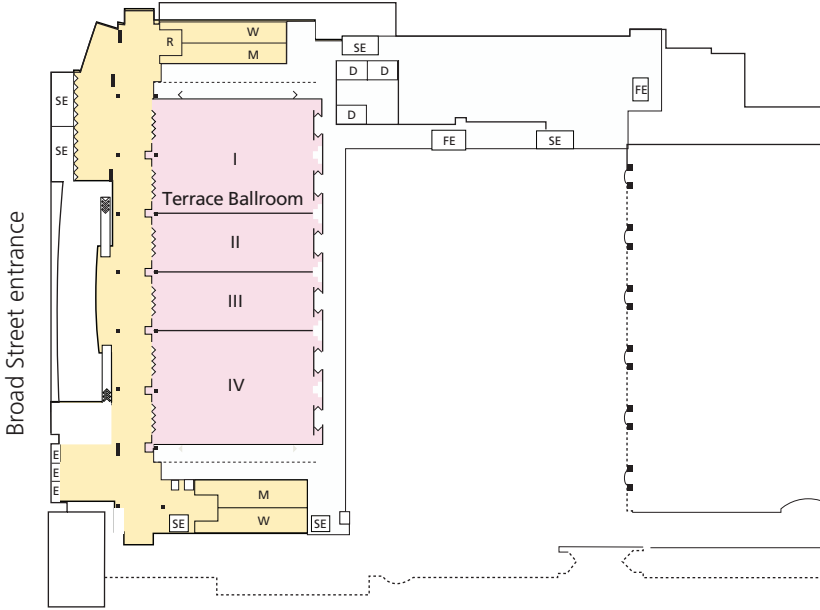

Pennsylvania Convention Center

1101 Arch Street, Philadelphia, PA 19107

300 LEVEL

400 LEVEL

Map Key

- | | | | |
|---|--|---|---------------|
|  | Welcome Desk/Registration/Information Booths |  | Stairway |
|  | Divisional Luncheon Rooms |  | Elevator |
|  | General Session |  | Escalator |
|  | Pre-Function Areas |  | Restrooms |
|  | "M" Dinner Dance and Farewell Brunch |  | Wall Dividers |
|  | "C" Dinner Dance | | |

Note: Floor plans are not to scale.

Philadelphia Marriott Downtown
1201 Market Street, Philadelphia, PA 19107

Courtyard Philadelphia Downtown
21 N Juniper Street, Philadelphia, PA 19107

Loews Philadelphia Hotel
1200 Market Street, Philadelphia, PA 19107

FIFTH FLOOR

Map Key

- Welcome Desk/Registration/Information Booths
- Stairway
- Divisional Luncheon Rooms
- Elevator
- General Session
- Escalator
- Pre-Function Areas
- Restrooms
- "M" Dinner Dance and Farewell Brunch
- "C" Dinner Dance
- Wall Dividers

Note: Floor plans are not to scale.