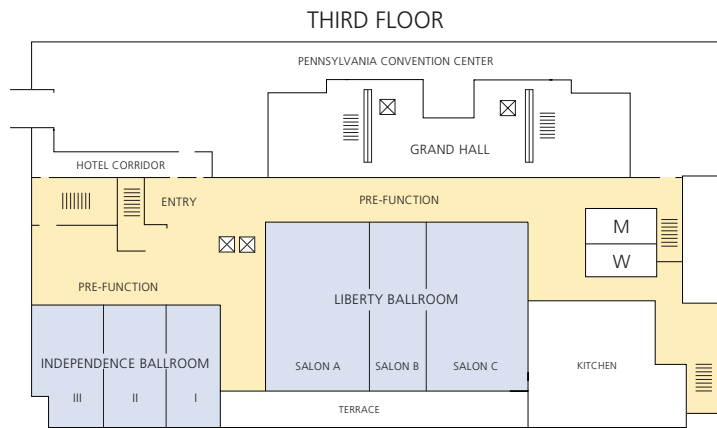

Pennsylvania Convention Center

1101 Arch Street, Philadelphia, PA 19107

300 LEVEL

400 LEVEL

Map Key

- | | | | |
|---|--|---|---------------|
|  | Welcome Desk/Registration/Information Booths |  | Stairway |
|  | Divisional Luncheon Rooms |  | Elevator |
|  | General Session |  | Escalator |
|  | Pre-Function Areas |  | Restrooms |
|  | "M" Dinner Dance and Farewell Brunch |  | Wall Dividers |
|  | "C" Dinner Dance | | |

Note: Floor plans are not to scale.

Philadelphia Marriott Downtown
1201 Market Street, Philadelphia, PA 19107

Courtyard Philadelphia Downtown
21 N Juniper Street, Philadelphia, PA 19107

Loews Philadelphia Hotel
1200 Market Street, Philadelphia, PA 19107

FIFTH FLOOR

Map Key

- Welcome Desk/Registration/Information Booths
- Stairway
- Divisional Luncheon Rooms
- Elevator
- General Session
- Escalator
- Pre-Function Areas
- Restrooms
- "M" Dinner Dance and Farewell Brunch
- "C" Dinner Dance
- Wall Dividers

Note: Floor plans are not to scale.