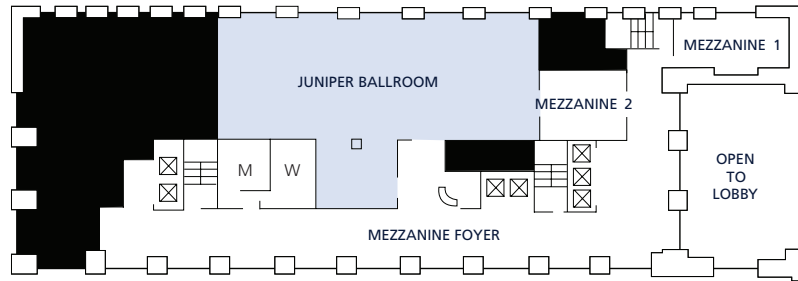

Philadelphia Marriott Downtown
1201 Market Street, Philadelphia, PA 19107

Pennsylvania Convention Center
1101 Arch Street, Philadelphia, PA 19107

Map Key

- Welcome Desk/Registration/Information Booths
- Divisional Awards Program Rooms
- General Session
- Prefunction Areas
- Farewell Brunch
- Stairway
- ⊠ Elevator
- Escalator
- W M Restrooms
- Wall Dividers

Note: Floorplans are not to scale.

Courtyard Philadelphia Downtown

21 N Juniper Street, Philadelphia, PA 19107

MEZZANINE LEVEL

FIRST FLOOR

Loews Philadelphia Hotel

1200 Market Street, Philadelphia, PA 19107

SECOND FLOOR

Map Key

	Welcome Desk/Registration/Information Booths		Stairway
	Divisional Awards Program Rooms		Elevator
	General Session		Escalator
	Prefunction Areas		Restrooms
	Farewell Brunch		Wall Dividers

Note: Floorplans are not to scale.