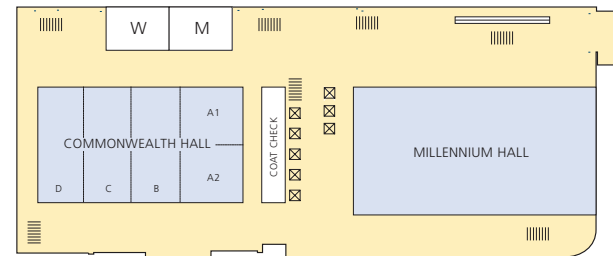

Philadelphia Marriott Downtown
1201 Market Street, Philadelphia, PA 19107

Pennsylvania Convention Center
1101 Arch Street, Philadelphia, PA 19107

Map Key

- Welcome Desk/Registration/Information Booths
- Divisional Awards Program Rooms
- General Session
- Prefunction Areas
- Farewell Brunch
- Stairway
- ⊠ Elevator
- Escalator
- W M Restrooms
- Wall Dividers

Note: Floorplans are not to scale.

Courtyard Philadelphia Downtown

21 N Juniper Street, Philadelphia, PA 19107

MEZZANINE LEVEL

FIRST FLOOR

Loews Philadelphia Hotel

1200 Market Street, Philadelphia, PA 19107

SECOND FLOOR

Map Key

	Welcome Desk/Registration/Information Booths		Stairway
	Divisional Awards Program Rooms		Elevator
	General Session		Escalator
	Prefunction Areas		Restrooms
	Farewell Brunch		Wall Dividers