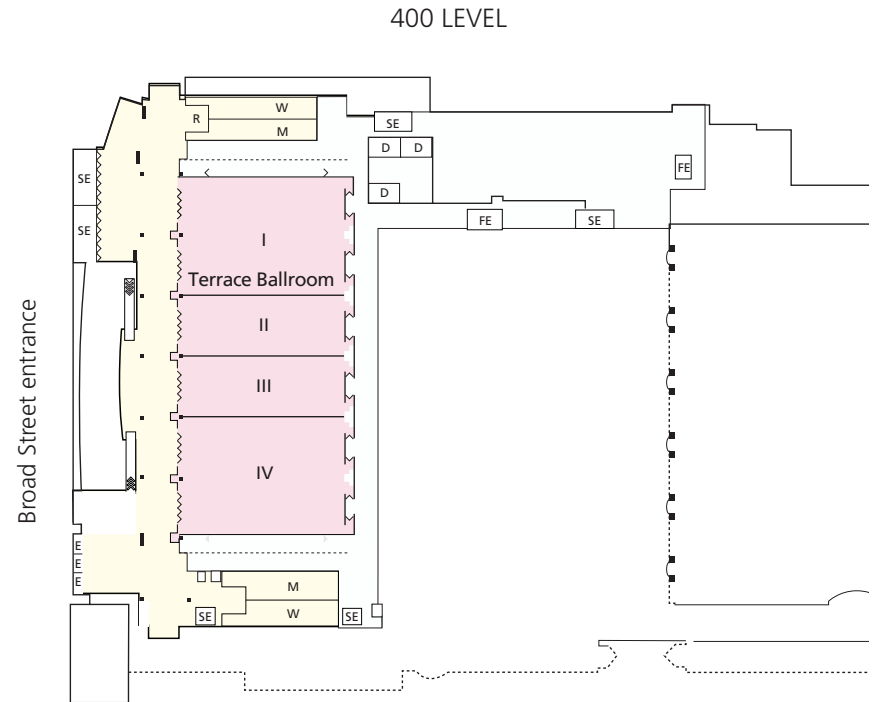

Philadelphia Marriott Downtown
1201 Market Street, Philadelphia, PA 19107

Pennsylvania Convention Center
1101 Arch Street, Philadelphia, PA 19107

Map Key

- Welcome Desk/Registration/Information Booths
- Divisional Awards Program Rooms
- General Session
- Prefunction Areas
- Farewell Brunch
- Stairway
- ⊠ Elevator
- Escalator
- W M Restrooms
- Wall Dividers

Note: Floorplans are not to scale.

Courtyard Philadelphia Downtown

21 N Juniper Street, Philadelphia, PA 19107

MEZZANINE LEVEL

FIRST FLOOR

Loews Philadelphia Hotel

1200 Market Street, Philadelphia, PA 19107

SECOND FLOOR

Map Key

	Welcome Desk/Registration/Information Booths		Stairway
	Divisional Awards Program Rooms		Elevator
	General Session		Escalator
	Prefunction Areas		Restrooms
	Farewell Brunch		Wall Dividers

Note: Floorplans are not to scale.