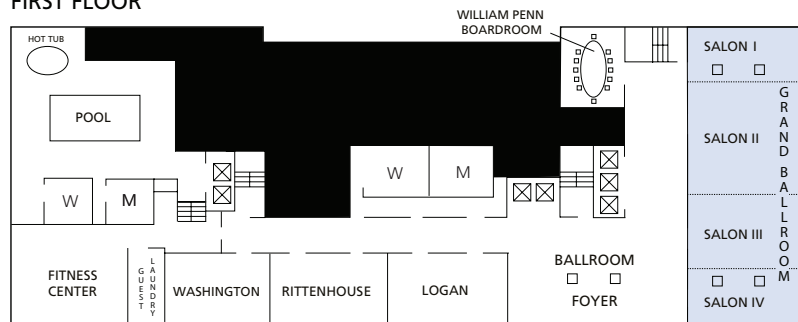

Philadelphia Marriott Downtown
1201 Market Street, Philadelphia, PA 19107

Pennsylvania Convention Center
1101 Arch Street, Philadelphia, PA 19107

Map Key

- Welcome Desk/Registration/Information Booths
- Divisional Awards Program Rooms
- General Session
- Prefunction Areas
- Farewell Brunch
- Stairway
- ⊠ Elevator
- Escalator
- W M Restrooms
- Wall Dividers

Note: Floorplans are not to scale.

Courtyard Philadelphia Downtown

21 N Juniper Street, Philadelphia, PA 19107

MEZZANINE LEVEL

FIRST FLOOR

Loews Philadelphia Hotel

1200 Market Street, Philadelphia, PA 19107

SECOND FLOOR

Map Key

	Welcome Desk/Registration/Information Booths		Stairway
	Divisional Awards Program Rooms		Elevator
	General Session		Escalator
	Prefunction Areas		Restrooms
	Farewell Brunch		Wall Dividers

Note: Floorplans are not to scale.