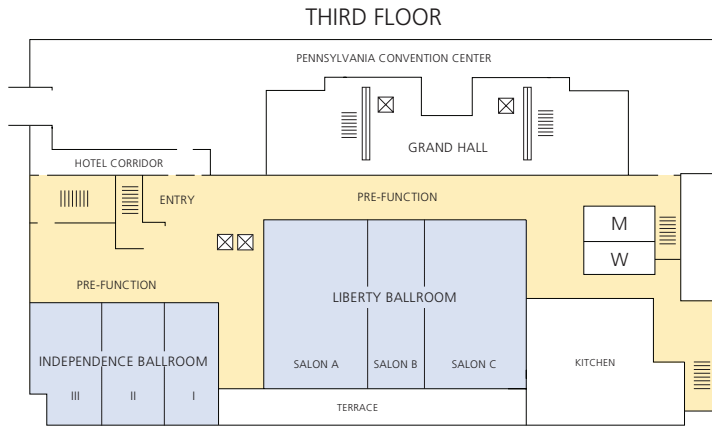

Philadelphia Marriott Downtown
1201 Market Street, Philadelphia, PA 19107

Pennsylvania Convention Center
1101 Arch Street, Philadelphia, PA 19107

Map Key

- Welcome Desk/Registration/Information Booths
- Divisional Awards Program Rooms
- General Session
- Prefunction Areas
- Farewell Brunch
- Stairway
- ⊠ Elevator
- Escalator
- W M Restrooms
- Wall Dividers

Note: Floorplans are not to scale.

Courtyard Philadelphia Downtown

21 N Juniper Street, Philadelphia, PA 19107

MEZZANINE LEVEL

FIRST FLOOR

Loews Philadelphia Hotel

1200 Market Street, Philadelphia, PA 19107

SECOND FLOOR

Map Key

	Welcome Desk/Registration/Information Booths		Stairway
	Divisional Awards Program Rooms		Elevator
	General Session		Escalator
	Prefunction Areas		Restrooms
	Farewell Brunch		Wall Dividers

Note: Floorplans are not to scale.