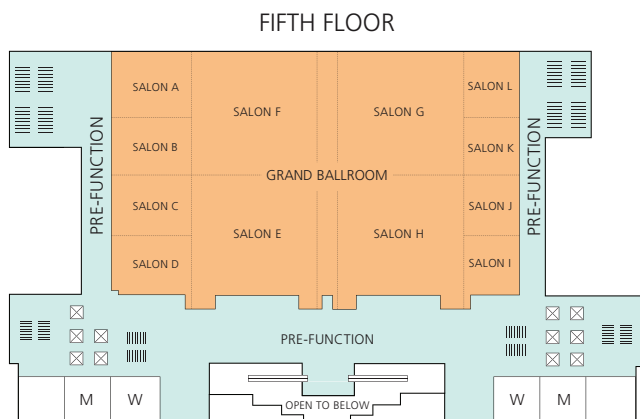

Philadelphia Marriott Downtown
1201 Market Street, Philadelphia, PA 19107

Pennsylvania Convention Center
1101 Arch Street, Philadelphia, PA 19107

Map Key

- Welcome Desk/Registration/Information Booths
- Divisional Awards Program Rooms
- General Session
- Prefunction Areas
- Farewell Brunch
- Stairway
- ⊠ Elevator
- Escalator
- W M Restrooms
- Wall Dividers

Note: Floorplans are not to scale.

Courtyard Philadelphia Downtown

21 N Juniper Street, Philadelphia, PA 19107

MEZZANINE LEVEL

FIRST FLOOR

Loews Philadelphia Hotel

1200 Market Street, Philadelphia, PA 19107

SECOND FLOOR

Map Key

	Welcome Desk/Registration/Information Booths		Stairway
	Divisional Awards Program Rooms		Elevator
	General Session		Escalator
	Prefunction Areas		Restrooms
	Farewell Brunch		Wall Dividers

Note: Floorplans are not to scale.