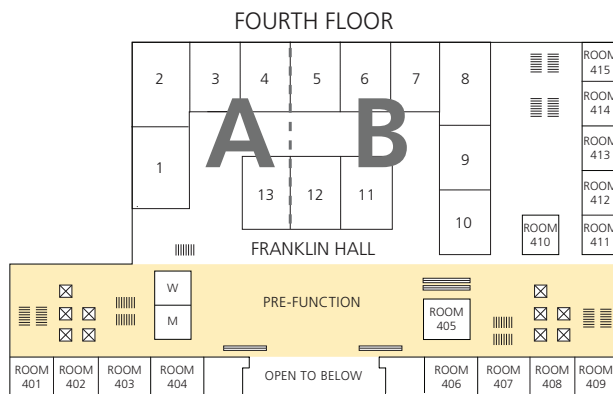

Philadelphia Marriott Downtown
1201 Market Street, Philadelphia, PA 19107

Pennsylvania Convention Center
1101 Arch Street, Philadelphia, PA 19107

Map Key

- Welcome Desk/Registration/Information Booths
- Divisional Awards Program Rooms
- General Session
- Prefunction Areas
- Farewell Brunch
- Stairway
- ⊠ Elevator
- Escalator
- W M Restrooms
- Wall Dividers

Note: Floorplans are not to scale.

Courtyard Philadelphia Downtown

21 N Juniper Street, Philadelphia, PA 19107

MEZZANINE LEVEL

FIRST FLOOR

Loews Philadelphia Hotel

1200 Market Street, Philadelphia, PA 19107

SECOND FLOOR

Map Key

	Welcome Desk/Registration/Information Booths		Stairway
	Divisional Awards Program Rooms		Elevator
	General Session		Escalator
	Prefunction Areas		Restrooms
	Farewell Brunch		Wall Dividers

Note: Floorplans are not to scale.